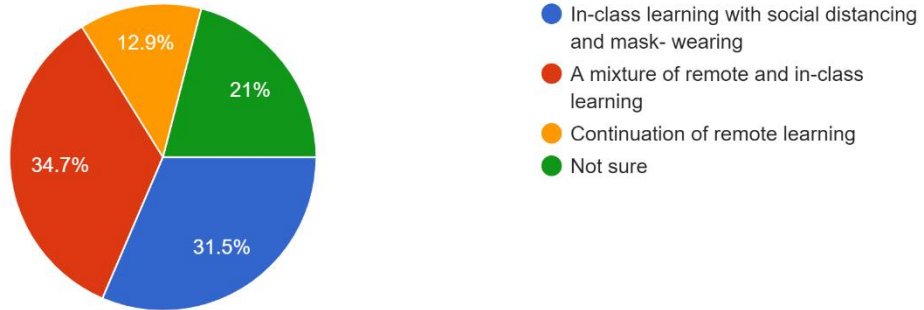

Staff Survey Results 7.8.20 Survey

Which of the fall scenarios are you most comfortable with?

124 responses

In your view, is it realistic to expect school-age children to wear masks, all day, in a school setting?