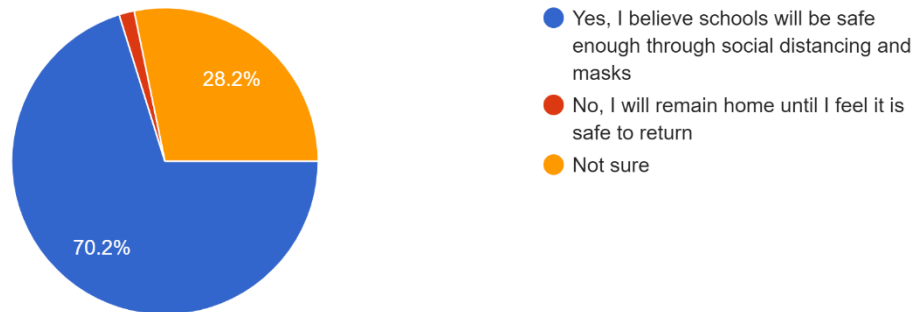

If schools open and in-class learning occurs in the fall, will you come back?

124 responses