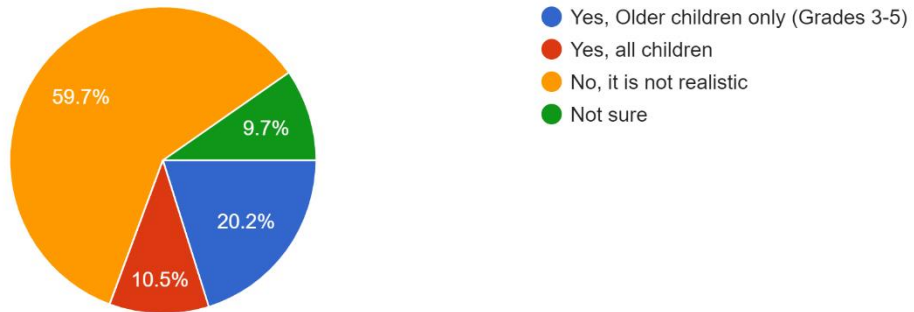

In your view, is it realistic to expect school-age children to wear masks, all day, in a school setting?

124 responses